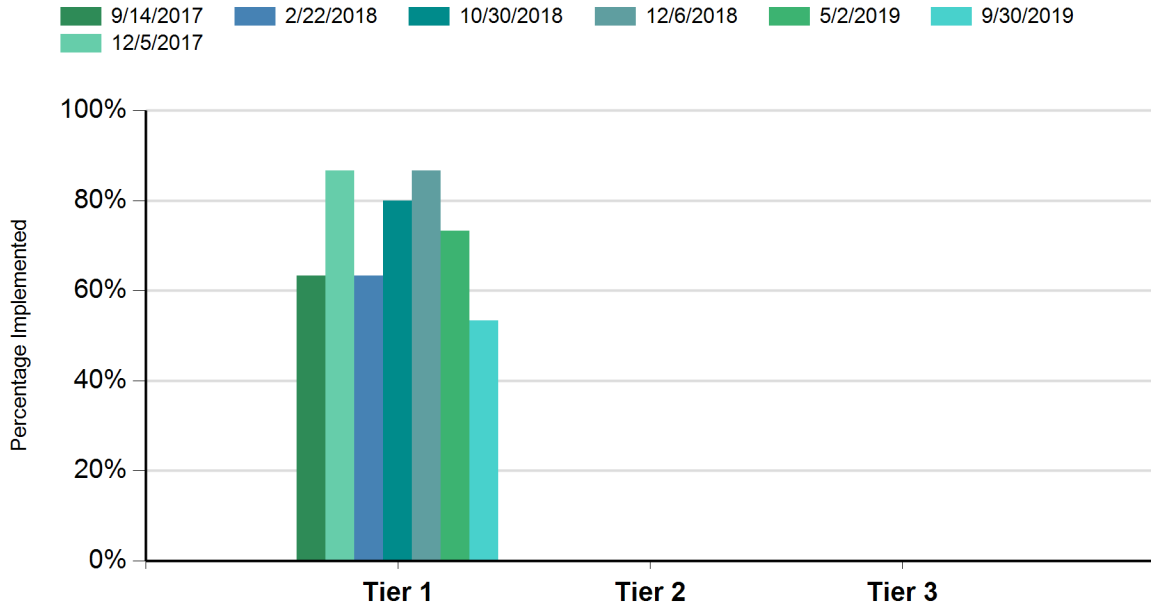

**Borba (Anna A.) Fundamental Elementary School**  
Chino, California

**School-Wide PBIS (SWPBIS) Tiered Fidelity Inventory**  
**Borba (Anna A.) Fundamental Elementary School**  
**9/14/2017 - 9/30/2019**

Date Completed	Tier 1	Tier 2	Tier 3
9/14/2017	63%	0%	0%
12/5/2017	87%	0%	0%
2/22/2018	63%	0%	0%
10/30/2018	80%	0%	0%
12/6/2018	87%	0%	0%
5/2/2019	73%	0%	0%
9/30/2019	53%	0%	0%